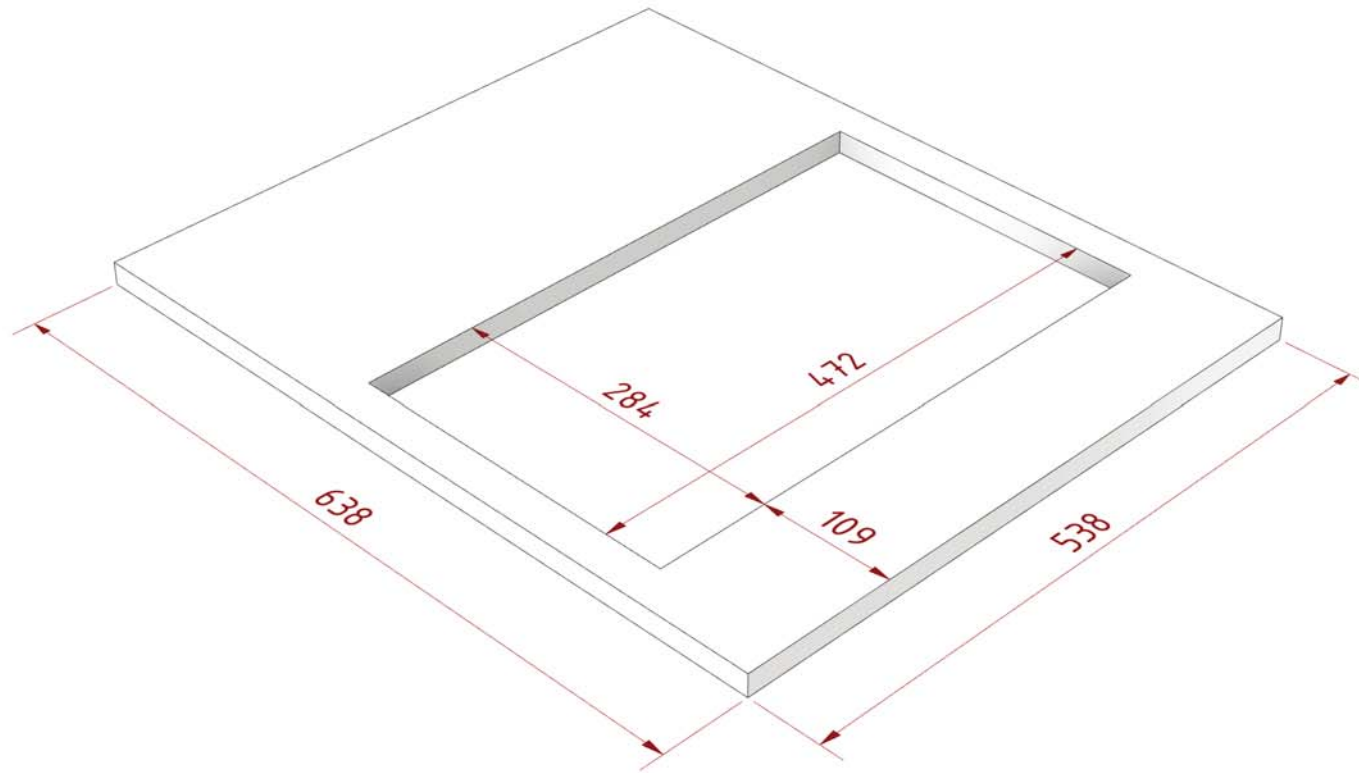

Redcatt Bandpass 18

Redcatt Bandpass 18

Redcatt Bandpass 18

		X	Y	T
Sides	(x2)	519	500	19
Top / Bottom	(x2)	519	638	19
Back		538	638	19
Back Cover		512	324	19
Front		480	500	19
Baffle		500	500	19
Port Left		130	500	19
Stiffening Port Left	(x2)	130	60	19
Port Right		384	500	19
Stiffening Port Right	(x2)	384	60	19

» Assembly

Redcatt Bandpass 18

» Always doublecheck the measurements of the used speaker parts!

» Panel: Baffle

Redcatt Bandpass 18

» Panel: Back

Redcatt Bandpass 18