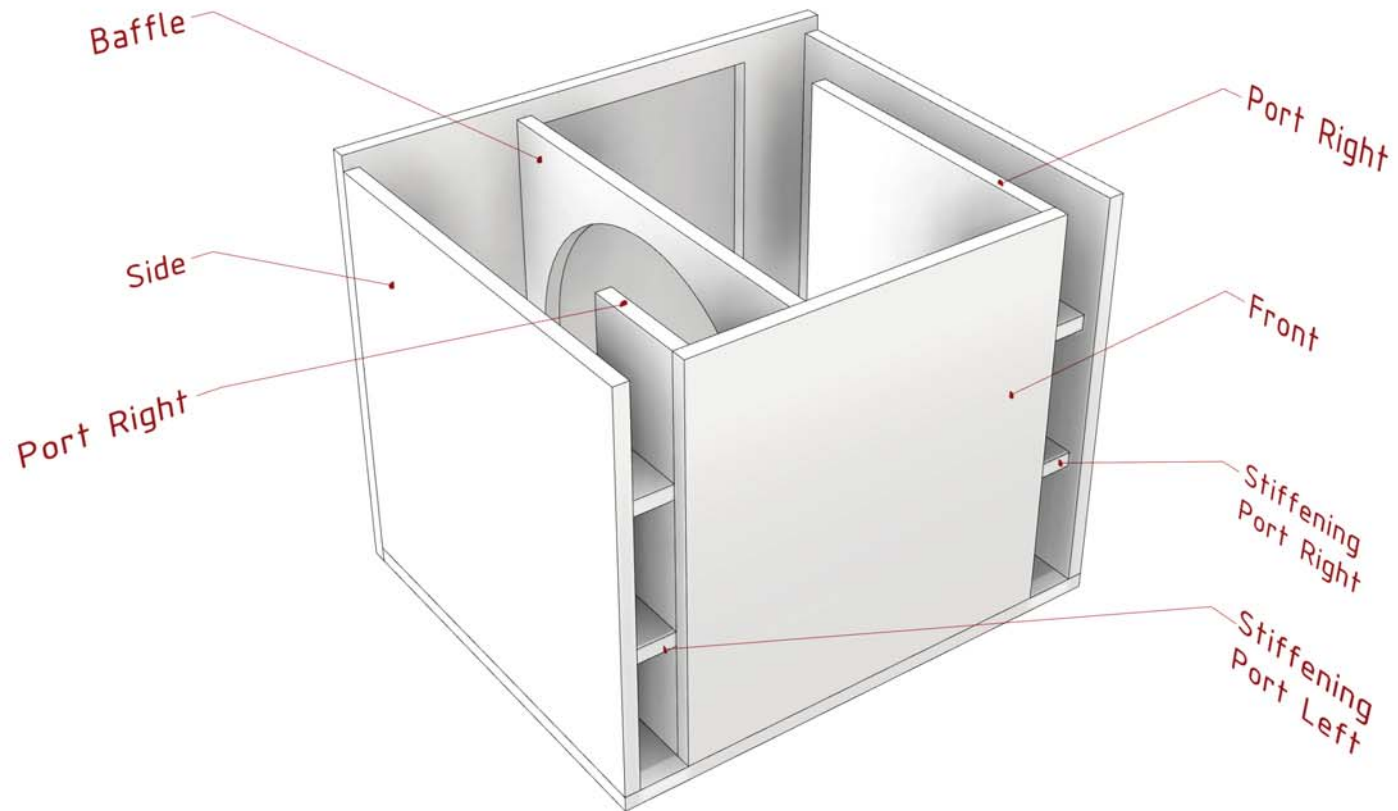

Redcatt Bandpass 18

Redcatt Bandpass 18

Redcatt Bandpass 18

		X	Y	T
Sides	(x2)	519	500	19
Top / Bottom	(x2)	519	638	19
Back		538	638	19
Back Cover		512	324	19
Front		480	500	19
Baffle		500	500	19
Port Left		130	500	19
Stiffening Port Left	(x2)	130	60	19
Port Right		384	500	19
Stiffening Port Right	(x2)	384	60	19

» Assembly

Redcatt Bandpass 18

» Always doublecheck the measurements of the used speaker parts!

» Panel: Baffle

Redcatt Bandpass 18

» Panel: Back

Redcatt Bandpass 18