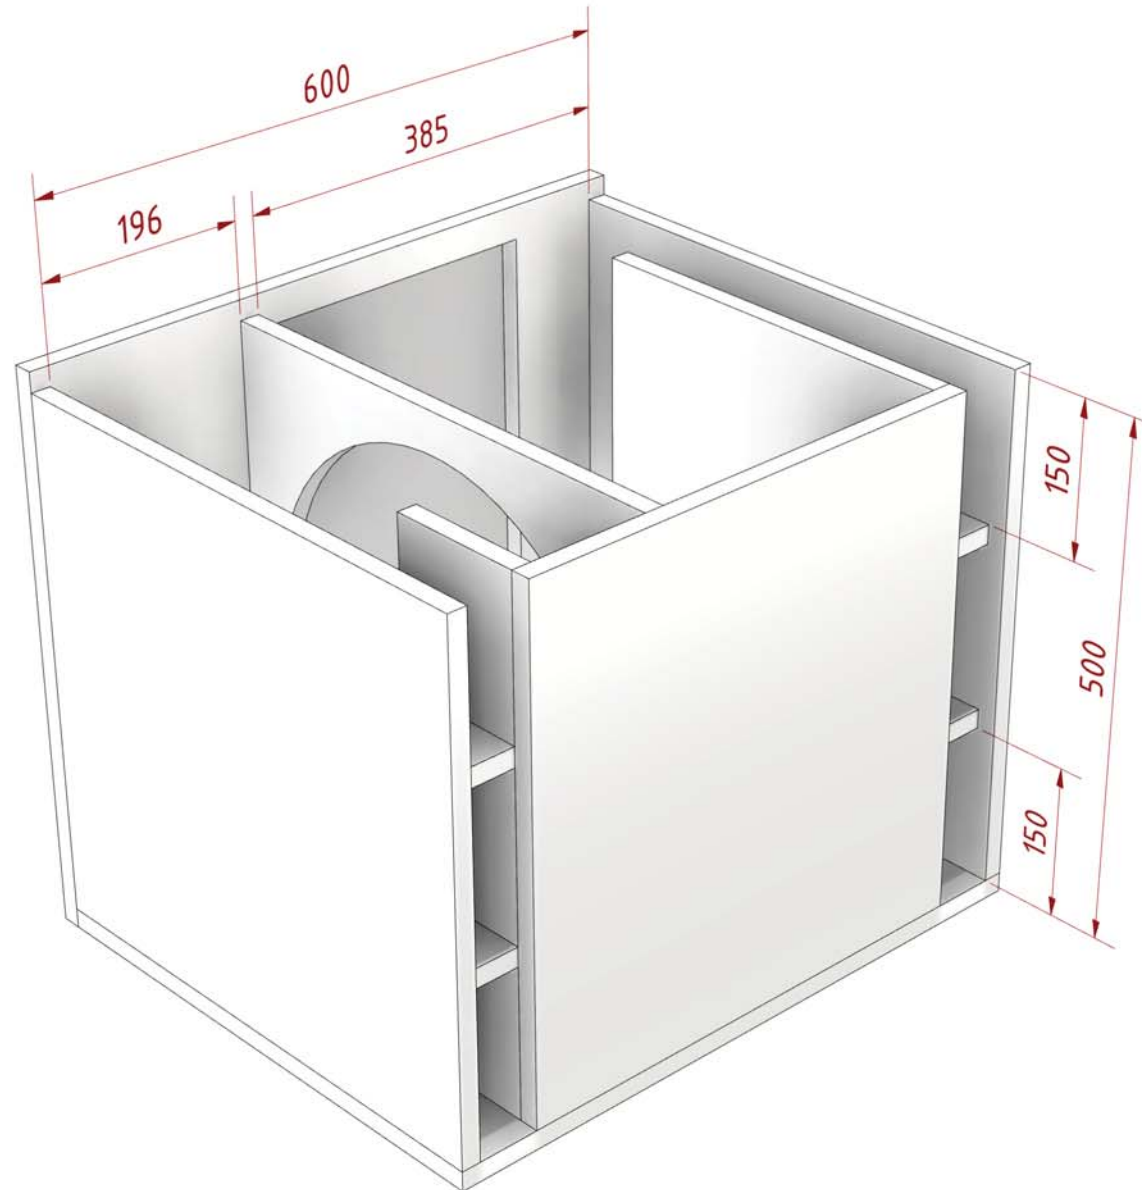

Redcatt Bandpass 18

Redcatt Bandpass 18

Redcatt Bandpass 18

		X	Y	T
Sides	(x2)	519	500	19
Top / Bottom	(x2)	519	638	19
Back		538	638	19
Back Cover		512	324	19
Front		480	500	19
Baffle		500	500	19
Port Left		130	500	19
Stiffening Port Left	(x2)	130	60	19
Port Right		384	500	19
Stiffening Port Right	(x2)	384	60	19

» Assembly

Redcatt Bandpass 18

» Always doublecheck the measurements of the used speaker parts!

» Panel: Baffle

Redcatt Bandpass 18

» Panel: Back

Redcatt Bandpass 18