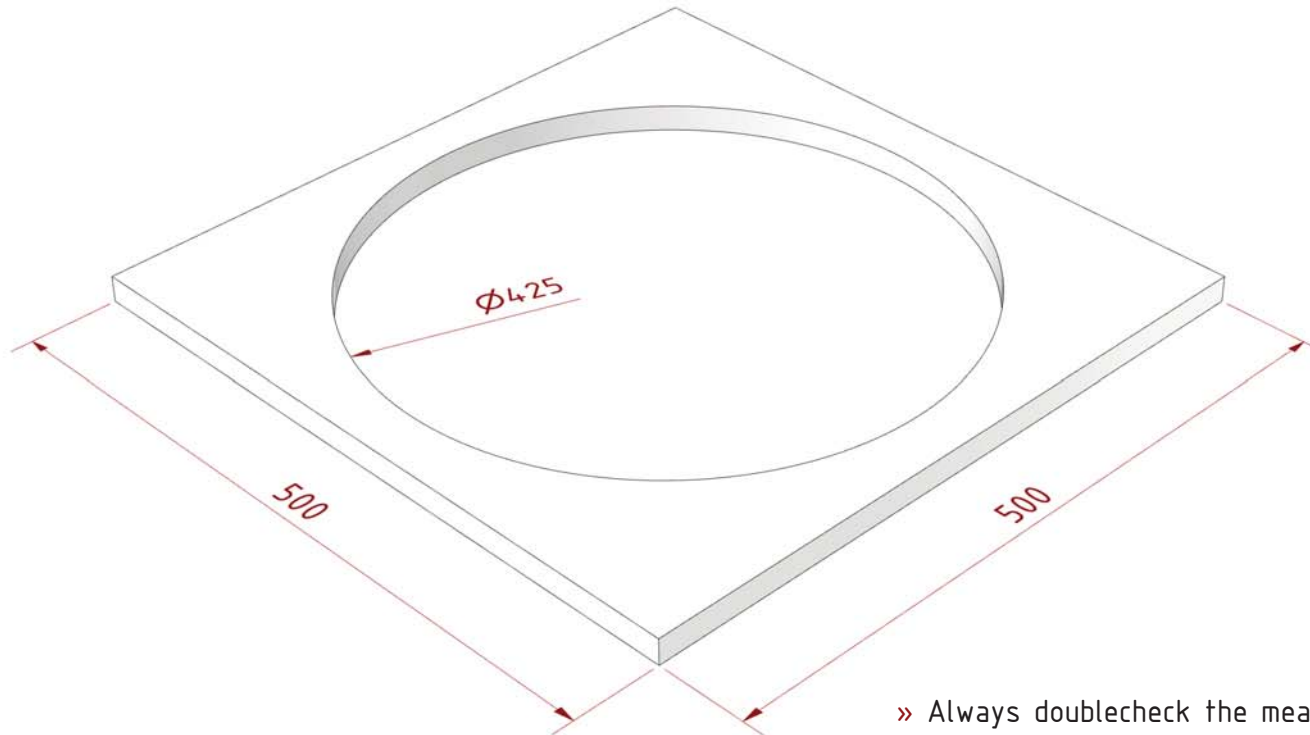

Redcatt Bandpass 18

Redcatt Bandpass 18

Redcatt Bandpass 18

		X	Y	T
Sides	(x2)	519	500	19
Top / Bottom	(x2)	519	638	19
Back		538	638	19
Back Cover		512	324	19
Front		480	500	19
Baffle		500	500	19
Port Left		130	500	19
Stiffening Port Left	(x2)	130	60	19
Port Right		384	500	19
Stiffening Port Right	(x2)	384	60	19

» Assembly

Redcatt Bandpass 18

» Always doublecheck the measurements of the used speaker parts!

» Panel: Baffle

Redcatt Bandpass 18

» Panel: Back

Redcatt Bandpass 18