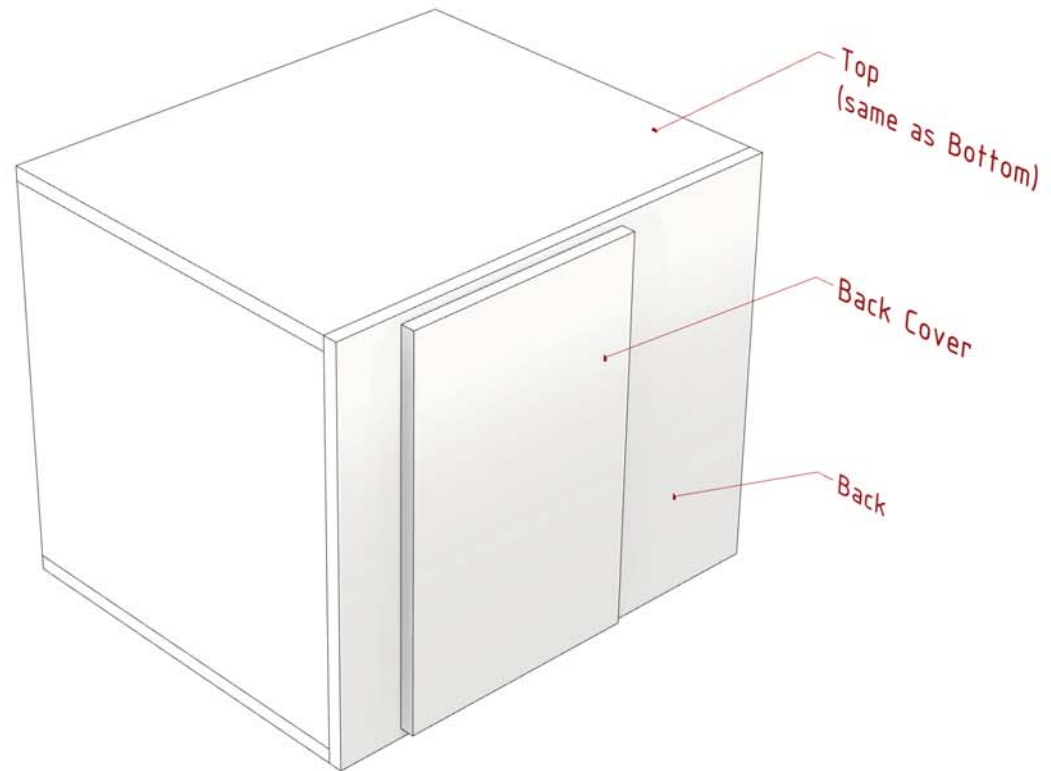

Redcatt Bandpass 18

Redcatt Bandpass 18

Redcatt Bandpass 18

		X	Y	T
Sides	(x2)	519	500	19
Top / Bottom	(x2)	519	638	19
Back		538	638	19
Back Cover		512	324	19
Front		480	500	19
Baffle		500	500	19
Port Left		130	500	19
Stiffening Port Left	(x2)	130	60	19
Port Right		384	500	19
Stiffening Port Right	(x2)	384	60	19

» Assembly

Redcatt Bandpass 18

» Always doublecheck the measurements of the used speaker parts!

» Panel: Baffle

Redcatt Bandpass 18

» Panel: Back

Redcatt Bandpass 18