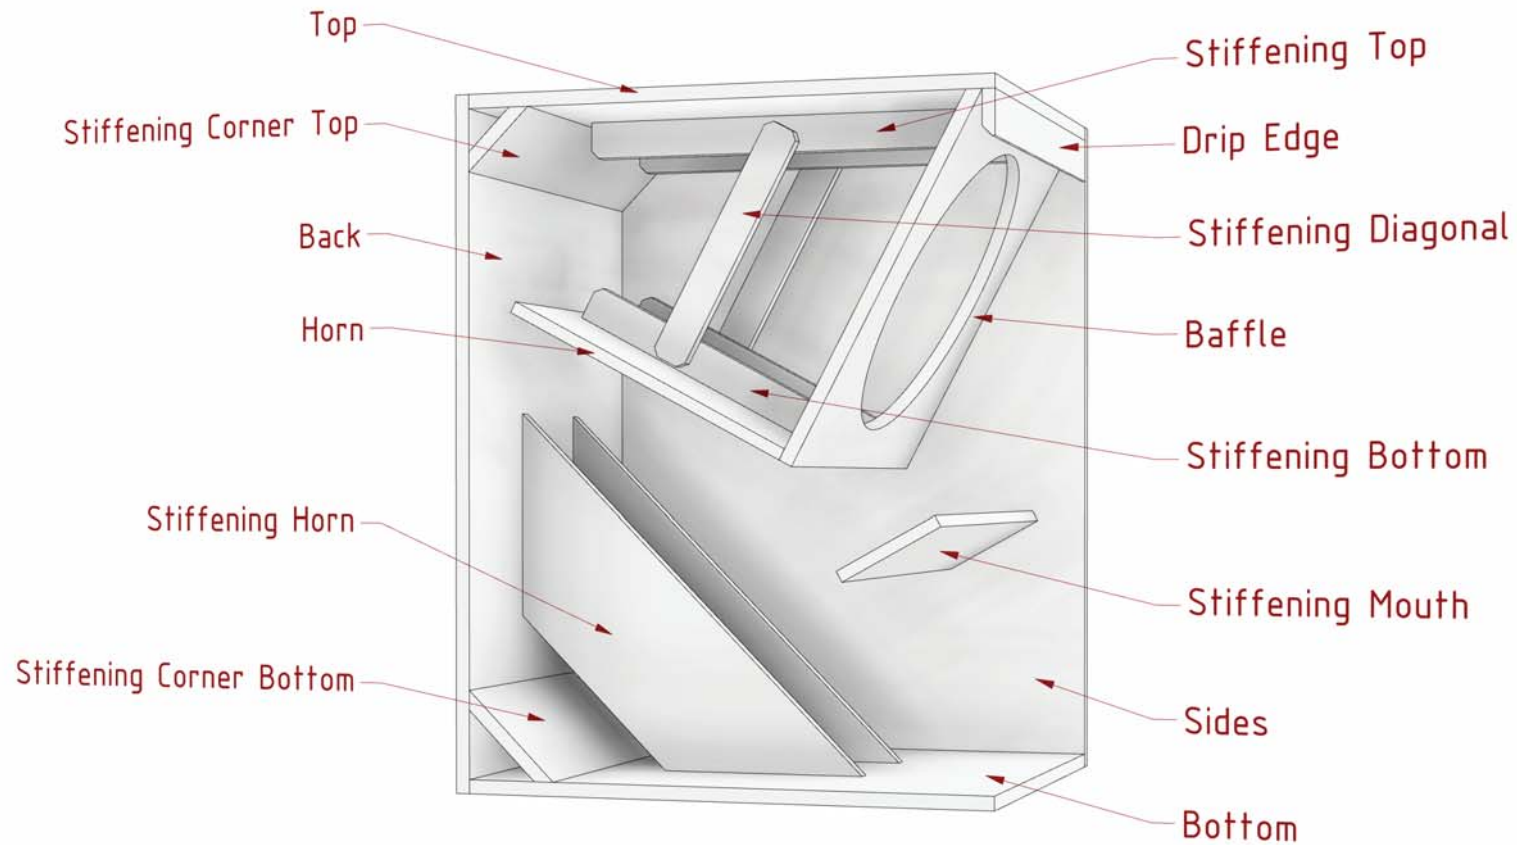

18 inch Hornreflex Speaker

Redcatt Horizon Sub 18

18 inch Hornreflex Speaker

Redcatt Horizon Sub 18

## 18 inch Hornreflex Speaker

## Redcatt Horizon Sub 18

Panels (19mm)		X	Y
Sides	(x2)	938	741
Top / Bottom	(x2)	722	600
Back		938	600
Baffle		544	600
Horn		424	600
Stiffening Corner Top		120	600
Stiffening Corner Bottom		170	600
Stiffening Mouth		150	600
Stiffening Horn	(x2)	200	700
Drip Edge		60	600

Strip (~ 50 mm x 20 mm)		length
Stiffening Top	(x2)	580
Stiffening Bottom	(x2)	400
Stiffening Diagonal	(x2)	360

» Always doublecheck the measurements of the used speaker parts!

» Stiffening Corner Top

Redcatt Horizon Sub 18