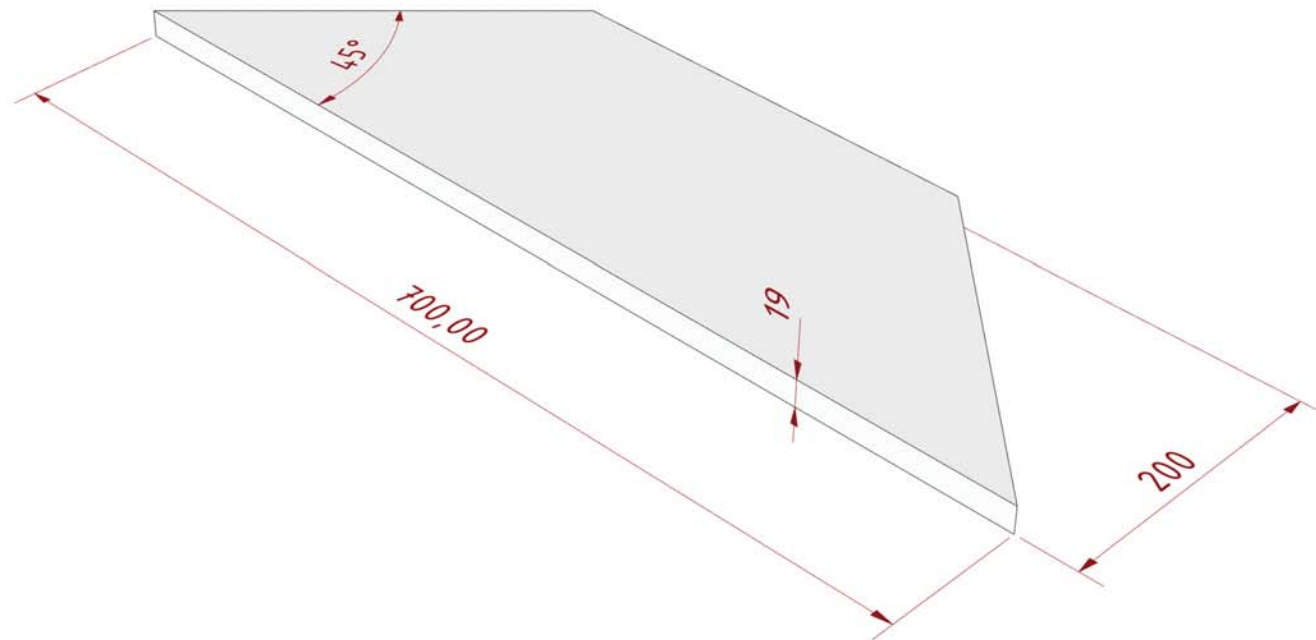

» Stiffening Horn

Redcatt Horizon Sub 18