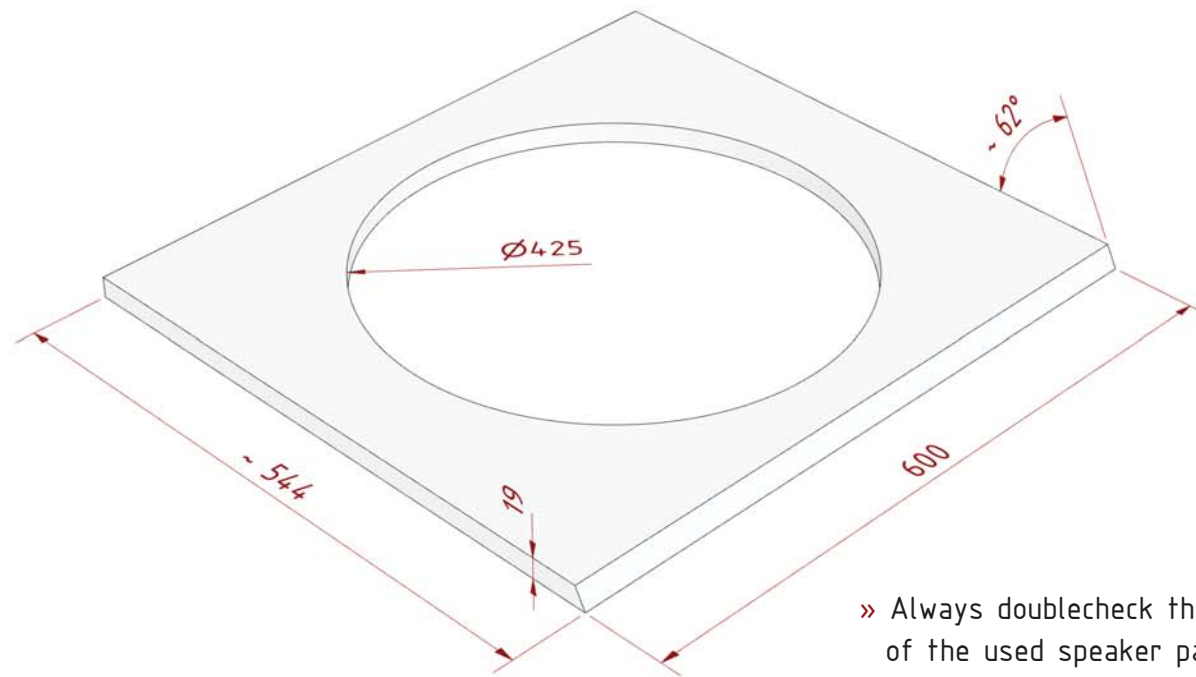

18 inch Hornreflex Speaker

Redcatt Horizon Sub 18

18 inch Hornreflex Speaker

Redcatt Horizon Sub 18

## 18 inch Hornreflex Speaker

## Redcatt Horizon Sub 18

Panels (19mm)		X	Y
Sides	(x2)	938	741
Top / Bottom	(x2)	722	600
Back		938	600
Baffle		544	600
Horn		424	600
Stiffening Corner Top		120	600
Stiffening Corner Bottom		170	600
Stiffening Mouth		150	600
Stiffening Horn	(x2)	200	700
Drip Edge		60	600

Strip (~ 50 mm x 20 mm)		length
Stiffening Top	(x2)	580
Stiffening Bottom	(x2)	400
Stiffening Diagonal	(x2)	360

» Always doublecheck the measurements of the used speaker parts!

» Stiffening Corner Top

Redcatt Horizon Sub 18