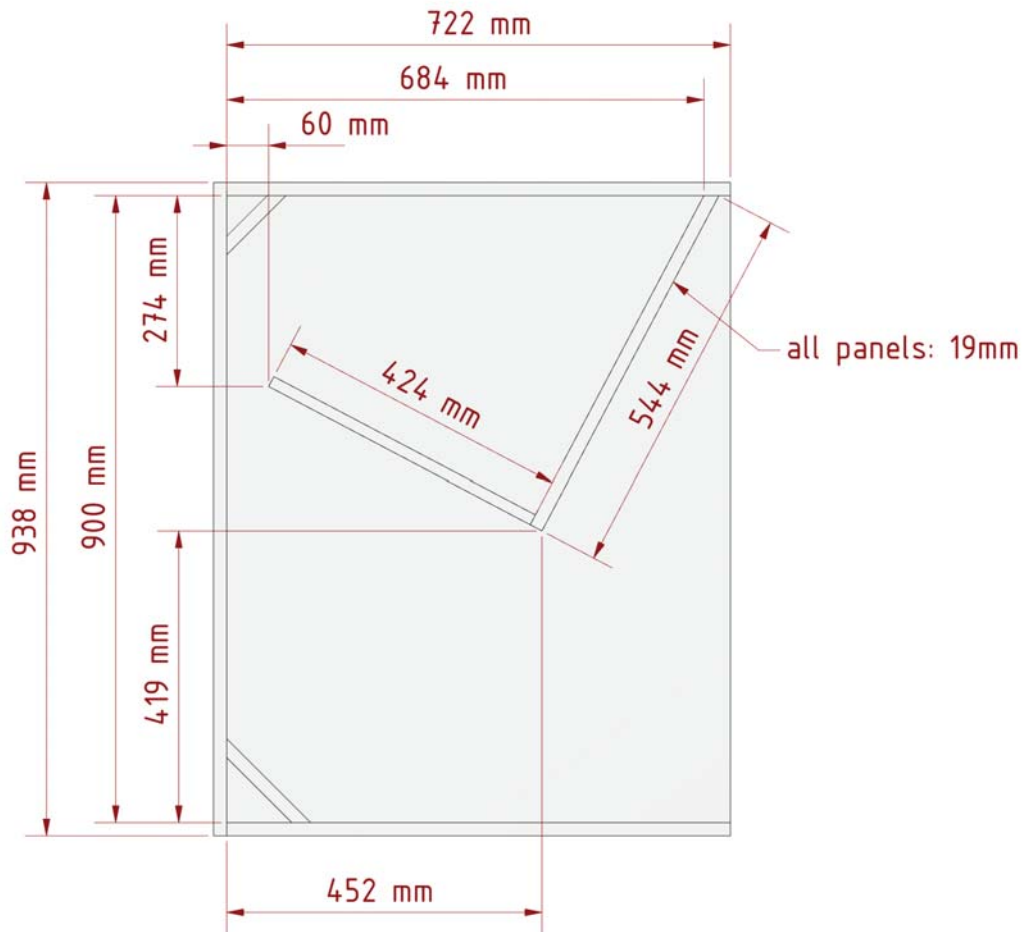

18 inch Hornreflex Speaker

Redcatt Horizon Sub 18

18 inch Hornreflex Speaker

Redcatt Horizon Sub 18

## 18 inch Hornreflex Speaker

## Redcatt Horizon Sub 18

Panels (19mm)		X	Y
Sides	(x2)	938	741
Top / Bottom	(x2)	722	600
Back		938	600
Baffle		544	600
Horn		424	600
Stiffening Corner Top		120	600
Stiffening Corner Bottom		170	600
Stiffening Mouth		150	600
Stiffening Horn	(x2)	200	700
Drip Edge		60	600

Strip (~ 50 mm x 20 mm)		length
Stiffening Top	(x2)	580
Stiffening Bottom	(x2)	400
Stiffening Diagonal	(x2)	360

» Always doublecheck the measurements of the used speaker parts!

» Stiffening Corner Top

Redcatt Horizon Sub 18