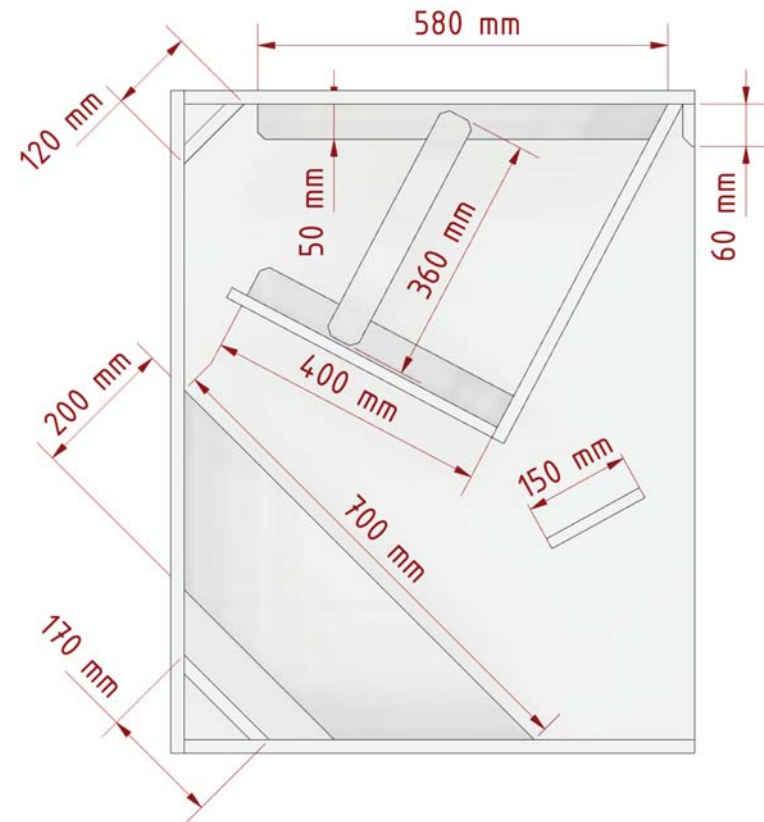

18 inch Hornreflex Speaker

Redcatt Horizon Sub 18

18 inch Hornreflex Speaker

Redcatt Horizon Sub 18

## 18 inch Hornreflex Speaker

## Redcatt Horizon Sub 18

Panels (19mm)		X	Y
Sides	(x2)	938	741
Top / Bottom	(x2)	722	600
Back		938	600
Baffle		544	600
Horn		424	600
Stiffening Corner Top		120	600
Stiffening Corner Bottom		170	600
Stiffening Mouth		150	600
Stiffening Horn	(x2)	200	700
Drip Edge		60	600

Strip (~ 50 mm x 20 mm)		length
Stiffening Top	(x2)	580
Stiffening Bottom	(x2)	400
Stiffening Diagonal	(x2)	360

» Always doublecheck the measurements of the used speaker parts!

» Stiffening Corner Top

Redcatt Horizon Sub 18