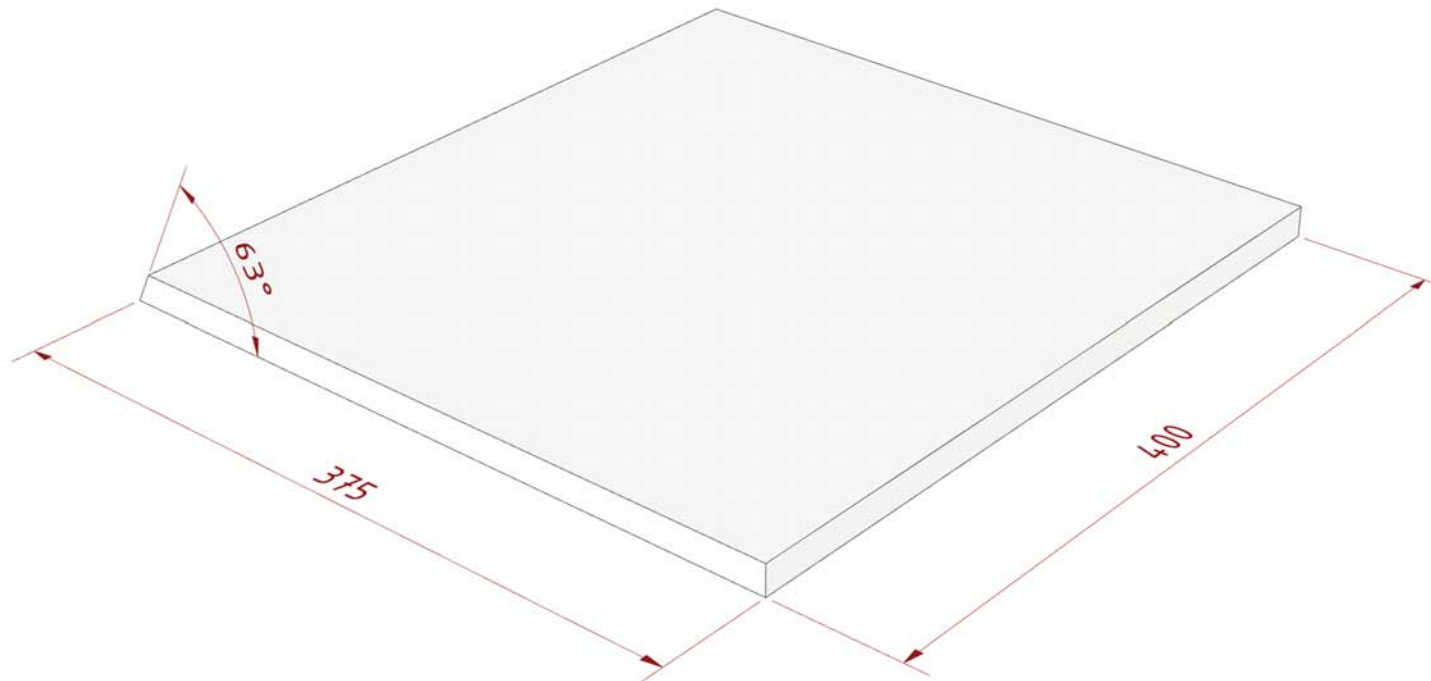

15 inch Hornreflex Subwoofer

» Terminal, feet & handles are to be added as desired.

Redcatt Horizon Inframodul 15

		X	Y	T
Sides	(x2)	1100	692	16
Top / Bottom	(x2)	676	400	16
Back		1100	400	16
Baffle		683	400	16
Horn 1		375	400	16
Horn 2		290	400	16
Stiffening	(x3)	140	400	16
Stiffening Horn		130	400	16
Stiffening Center	(x2)	100	550	16
Drip Edge		400	50	16

15 inch Hornreflex Subwoofer

Redcatt Horizon Inframodul 15

» Profile

Redcatt Horizon Inframodul 15

» Panel: Baffle

Redcatt Horizon Inframodul 15

» Panel: Horn 1

Redcatt Horizon Inframodul 15