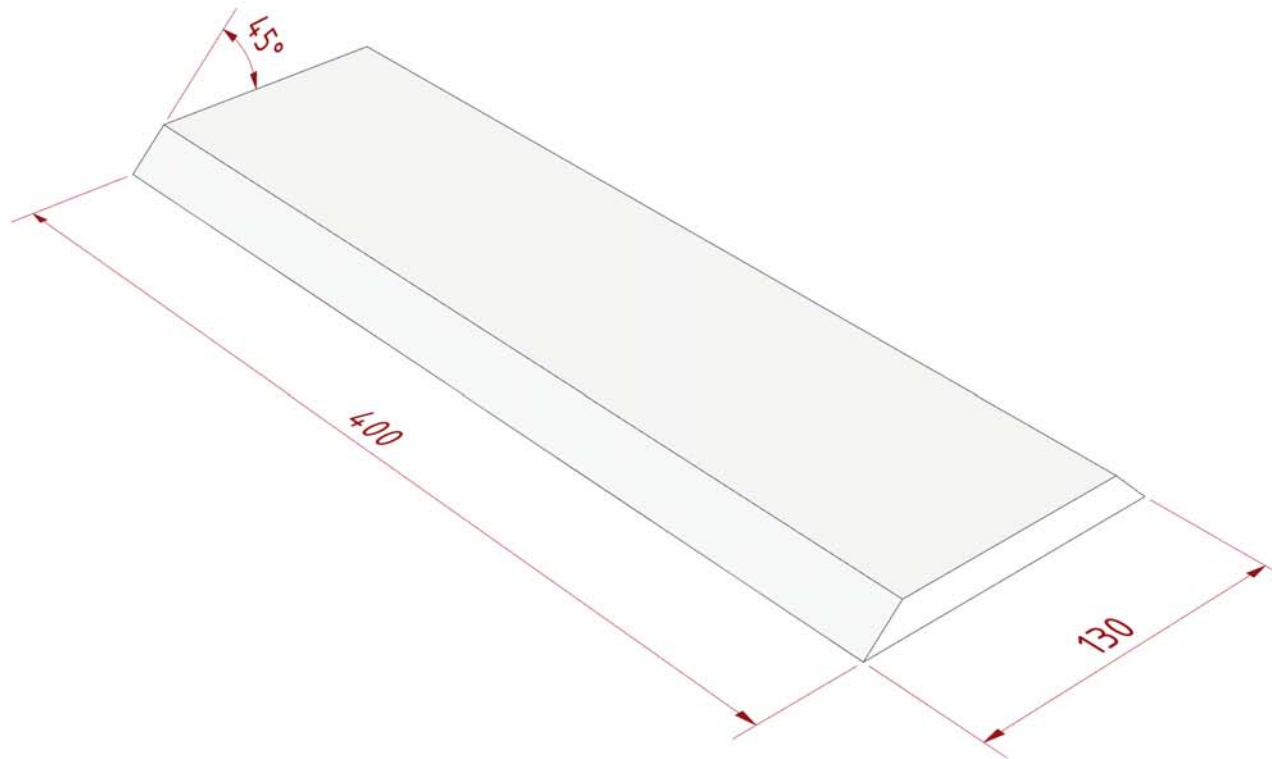

» Panel: Stiffening Horn

Redcatt Horizon Inframodul 15