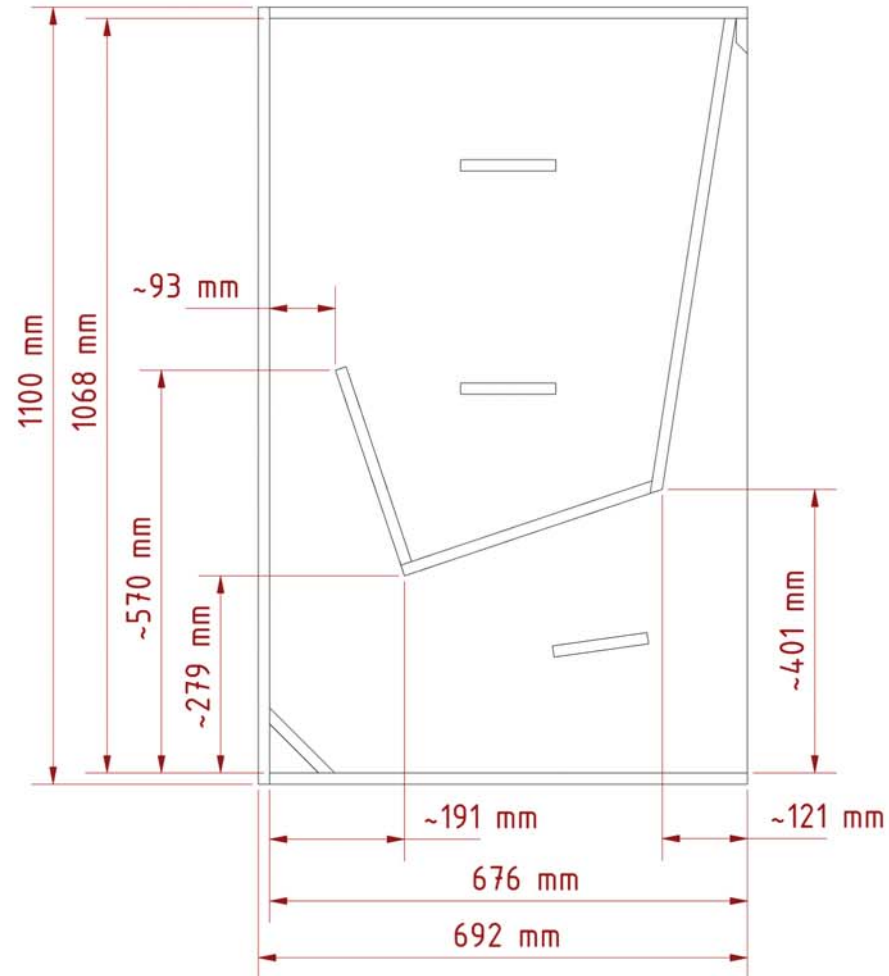

15 inch Hornreflex Subwoofer

» Terminal, feet & handles are to be added as desired.

Redcatt Horizon Inframodul 15

		X	Y	T
Sides	(x2)	1100	692	16
Top / Bottom	(x2)	676	400	16
Back		1100	400	16
Baffle		683	400	16
Horn 1		375	400	16
Horn 2		290	400	16
Stiffening	(x3)	140	400	16
Stiffening Horn		130	400	16
Stiffening Center	(x2)	100	550	16
Drip Edge		400	50	16

15 inch Hornreflex Subwoofer

Redcatt Horizon Inframodul 15

» Profile

Redcatt Horizon Inframodul 15

» Panel: Baffle

Redcatt Horizon Inframodul 15

» Panel: Horn 1

Redcatt Horizon Inframodul 15