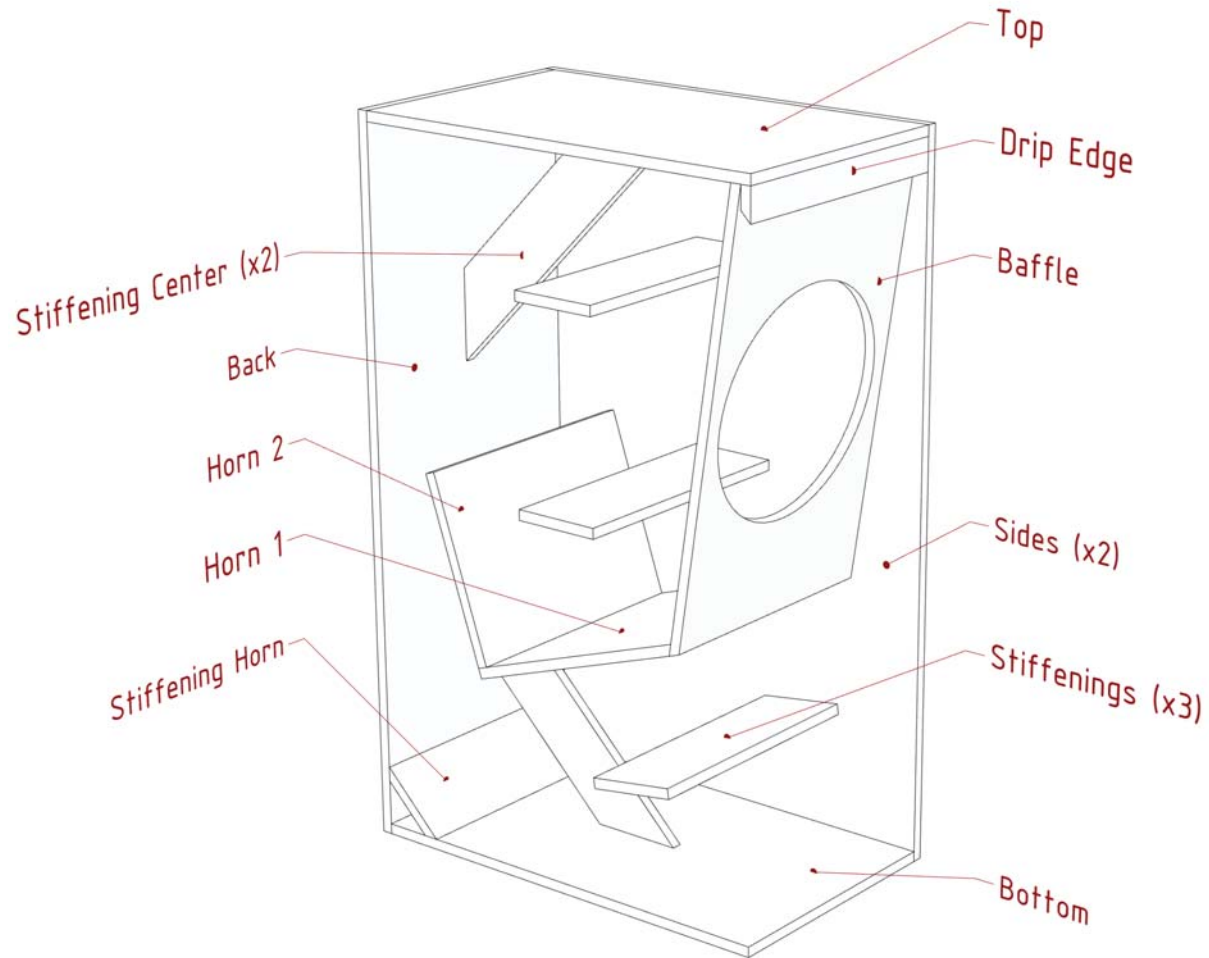

15 inch Hornreflex Subwoofer

» Terminal, feet & handles are to be added as desired.

Redcatt Horizon Inframodul 15

		X	Y	T
Sides	(x2)	1100	692	16
Top / Bottom	(x2)	676	400	16
Back		1100	400	16
Baffle		683	400	16
Horn 1		375	400	16
Horn 2		290	400	16
Stiffening	(x3)	140	400	16
Stiffening Horn		130	400	16
Stiffening Center	(x2)	100	550	16
Drip Edge		400	50	16

15 inch Hornreflex Subwoofer

Redcatt Horizon Inframodul 15

» Profile

Redcatt Horizon Inframodul 15

» Panel: Baffle

Redcatt Horizon Inframodul 15

» Panel: Horn 1

Redcatt Horizon Inframodul 15