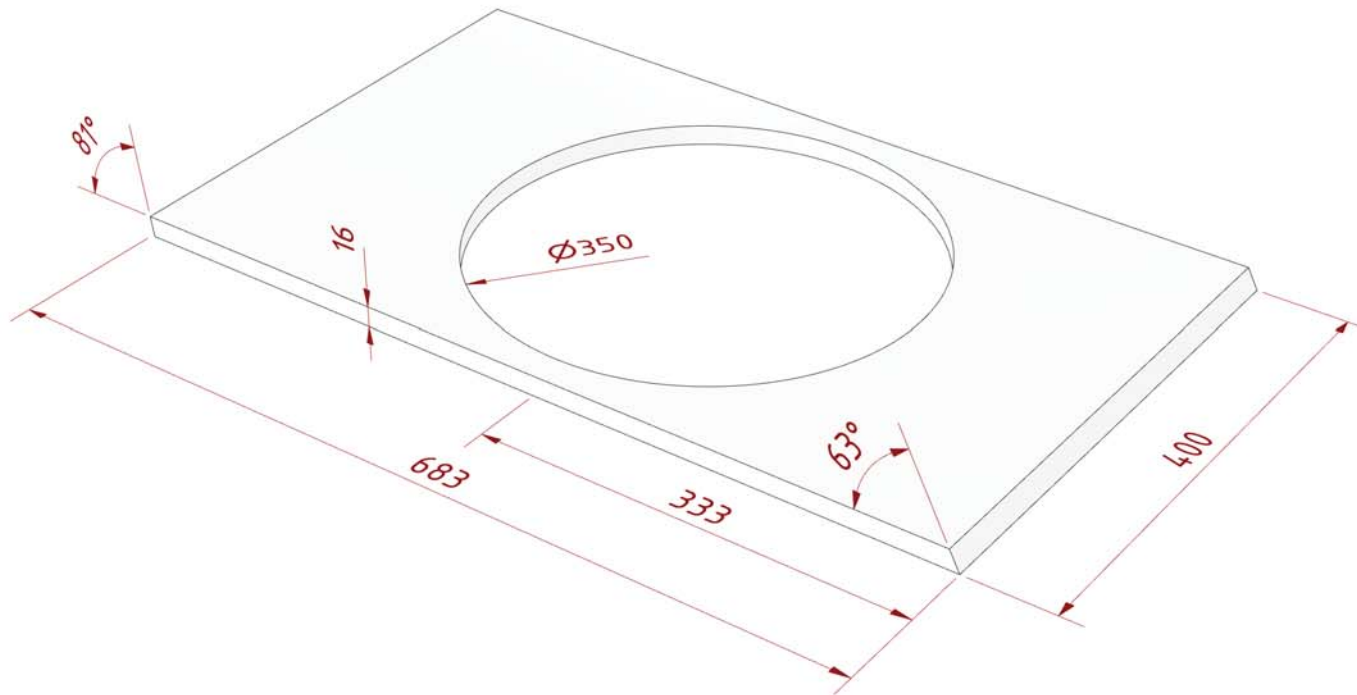

15 inch Hornreflex Subwoofer

» Terminal, feet & handles are to be added as desired.

Redcatt Horizon Inframodul 15

		X	Y	T
Sides	(x2)	1100	692	16
Top / Bottom	(x2)	676	400	16
Back		1100	400	16
Baffle		683	400	16
Horn 1		375	400	16
Horn 2		290	400	16
Stiffening	(x3)	140	400	16
Stiffening Horn		130	400	16
Stiffening Center	(x2)	100	550	16
Drip Edge		400	50	16

15 inch Hornreflex Subwoofer

Redcatt Horizon Inframodul 15

» Profile

Redcatt Horizon Inframodul 15

» Panel: Baffle

Redcatt Horizon Inframodul 15

» Panel: Horn 1

Redcatt Horizon Inframodul 15