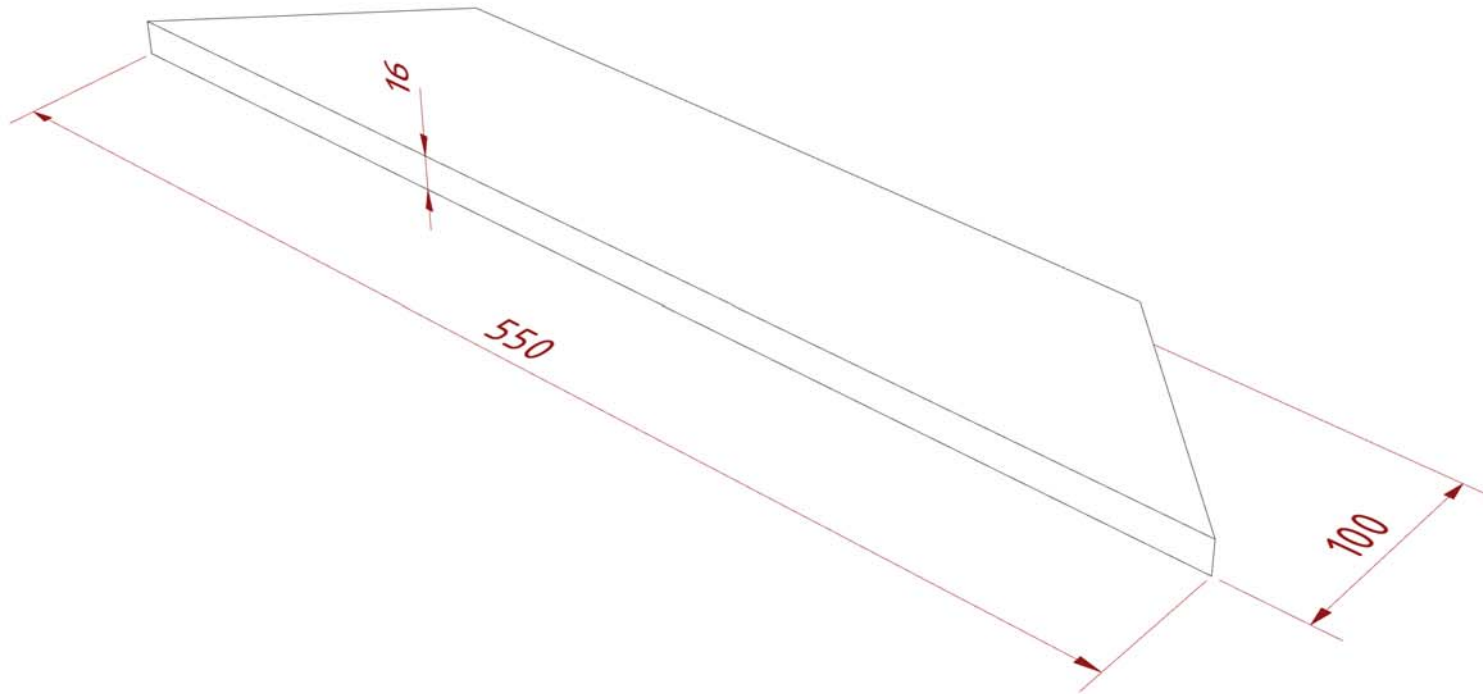

15 inch Hornreflex Subwoofer

» Terminal, feet & handles are to be added as desired.

Redcatt Horizon Inframodul 15

		X	Y	T
Sides	(x2)	1100	692	16
Top / Bottom	(x2)	676	400	16
Back		1100	400	16
Baffle		683	400	16
Horn 1		375	400	16
Horn 2		290	400	16
Stiffening	(x3)	140	400	16
Stiffening Horn		130	400	16
Stiffening Center	(x2)	100	550	16
Drip Edge		400	50	16

15 inch Hornreflex Subwoofer

Redcatt Horizon Inframodul 15

» Profile

Redcatt Horizon Inframodul 15

» Panel: Baffle

Redcatt Horizon Inframodul 15

» Panel: Horn 1

Redcatt Horizon Inframodul 15